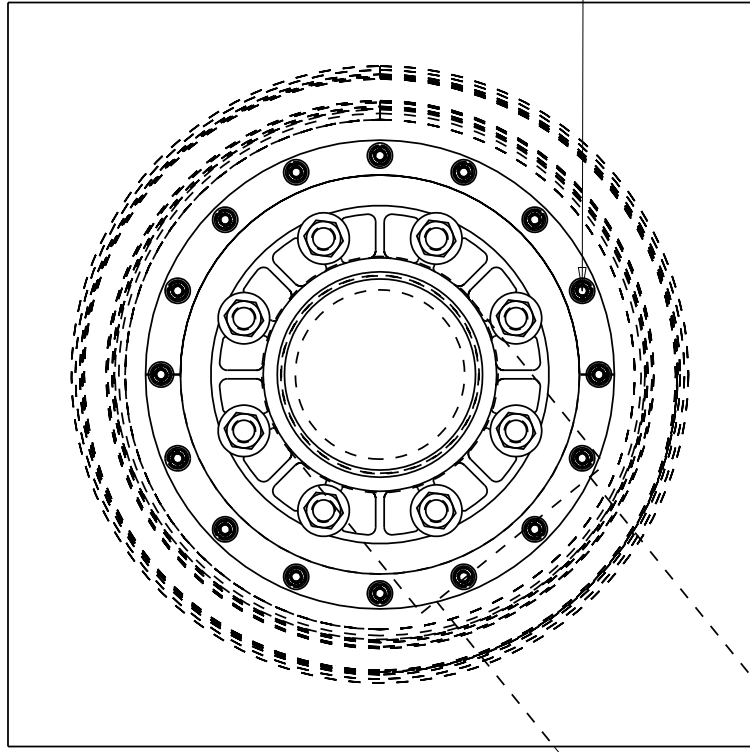

16 EACH 3/8"-16 X 2-1/2" HEX HEAD BOLT  
ON Ø14-1/8" BOLT CIRCLE

PRIMARY TANK WALL

CONTAINMENT TANK WALL

NOTE:

1. LARGE UFO SHOWN WITH 6" PVC FLANGED BOLTED FITTING AND OPTIONAL SIPHON TUBE.
2. LARGE UFO'S AVAILABLE FOR PP, SS, PVC, AND CPVC FLANGE BOLTED FITTINGS IN 2"-6" SIZES.
3. LARGE UFO'S ARE ONLY AVAILABLE FOR INSTALLATION IN 8,700 AND 10,000 GALLON CAPTOR CONTAINMENT SYSTEMS ONLY.

(all dimensions in inches)

PART # TANK: 10701--

LARGE UFO TRANSITION FITTING

REF#: 0000

05/14/10