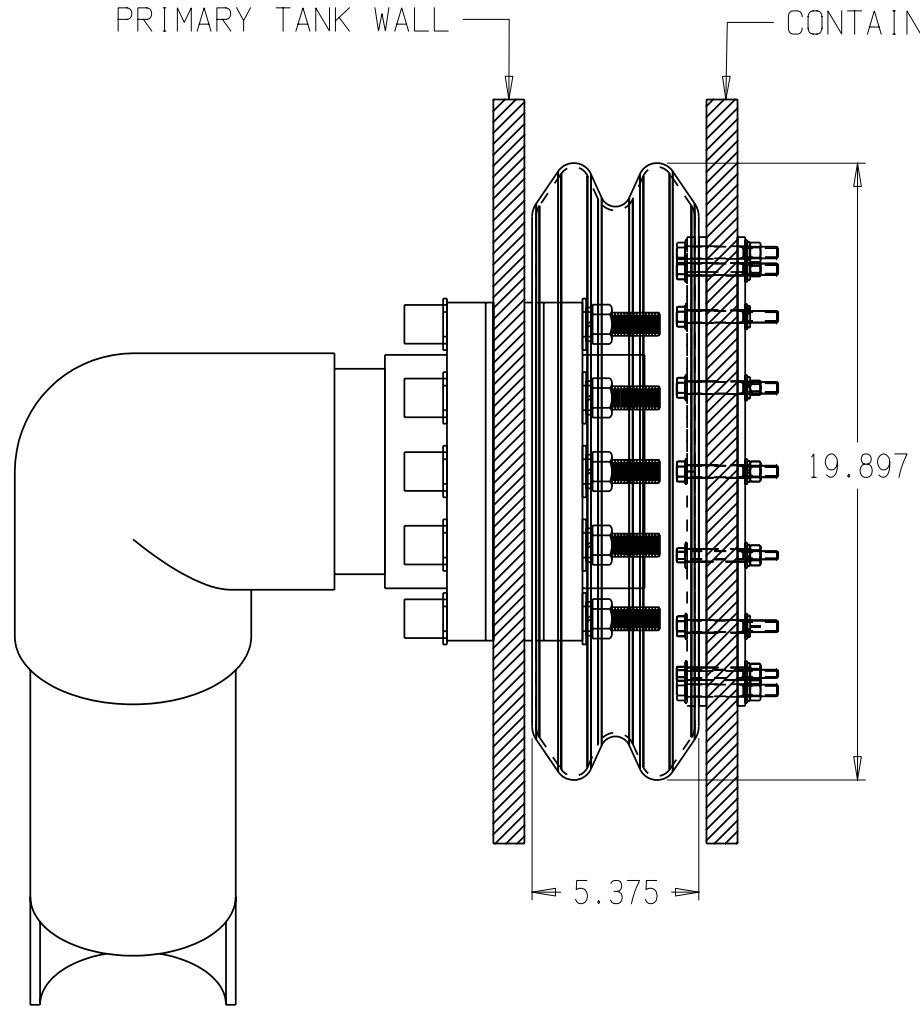

16 EACH 3/8"-16 X 2-1/2" HEX HEAD BOLT  
ON Ø14-1/8" BOLT CIRCLE

PRIMARY TANK WALL

CONTAINMENT TANK WALL

NOTE:

1. LARGE UFO SHOWN WITH 6" PVC FLANGED BOLTED FITTING AND OPTIONAL SIPHON TUBE.
2. LARGE UFO'S AVAILABLE FOR PP, SS, PVC, AND CPVC FLANGE BOLTED FITTINGS IN 2"-6" SIZES.
3. LARGE UFO'S ARE ONLY AVAILABLE FOR INSTALLATION IN 8,700 AND 10,000 GALLON CAPTOR CONTAINMENT SYSTEMS ONLY.

(all dimensions in inches)

PART # TANK: 10701--

LARGE UFO TRANSITION FITTING

REF#: 0000

05/14/10