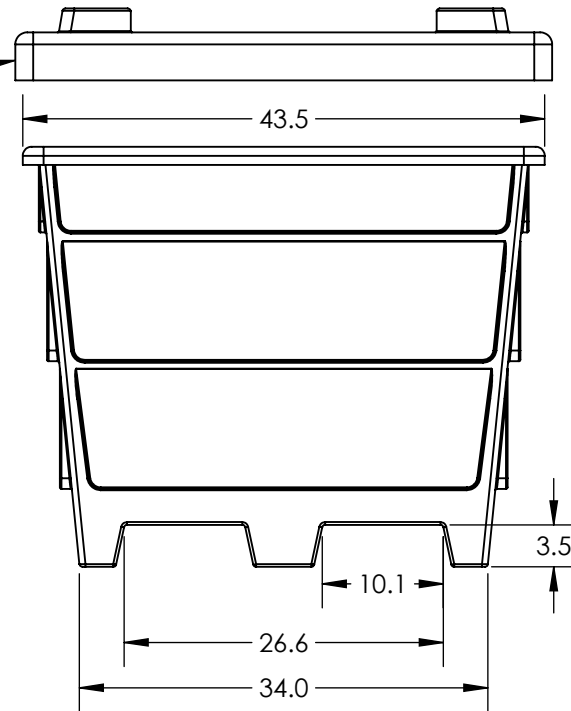

VB28 4WY LID

ALL DIMENSIONS ARE IN INCHES, NOMINAL, & SUBJECT TO CHANGE WITHOUT NOTICE.
 ALL DIMENSIONS ON ROTATIONAL MOLDED PARTS ARE SUBJECT TO A ± 3% TOLERANCE.

DO NOT SCALE		DRAWN BY	DATE	BONAR PLASTICS <small>WWW.BONARPLASTICS.COM</small>	TITLE:	VB28 4WY W/LID	REVISION
STATUS:	Released	ET3	11/26/2014		1005 Atlantic Drive West Chicago, IL 60185 (630)293-0303 <small>www.bonarplastics.com</small>		B
© BONAR PLASTICS, 2014					PART NO.	1927200M__00	ENG. ID.
<small>ALL DIMENSIONS, DESIGNS, AND INFORMATION ON THIS PRINT MUST BE CONSIDERED PROPRIETARY TO BONAR PLASTICS AND MAY NOT BE USED, COPIED, OR DISTRIBUTED WITHOUT WRITTEN PERMISSION OF AN OFFICER (OR HIS AGENT) OF THE FIRM.</small>						D003239	SHEET 1 OF 1