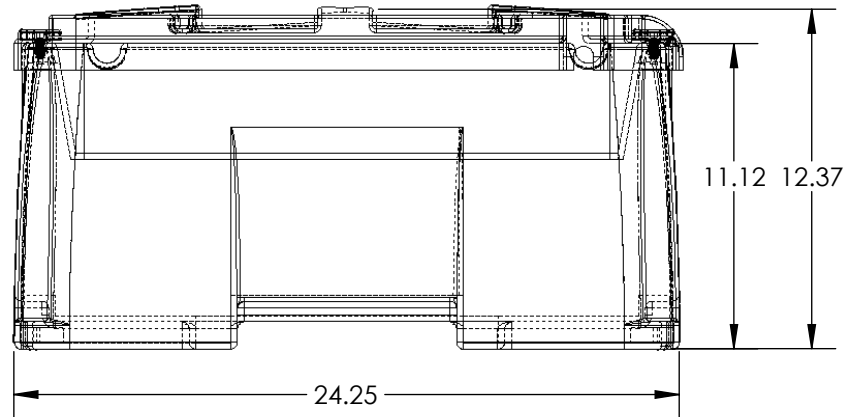

MAXIMUM BATTERY DIMENSIONS: LENGTH 19.78" X WIDTH 10.09" X HEIGHT 9.57"

ALL DIMENSIONS ARE IN INCHES, NOMINAL, & SUBJECT TO CHANGE WITHOUT NOTICE.
 ALL DIMENSIONS ON ROTATIONAL MOLDED PARTS ARE SUBJECT TO A \pm 3% TOLERANCE.

DO NOT SCALE		DRAWN BY	DATE	 www.bonarplastics.com	TITLE:	REVISION
STATUS:	Released	SB	04/03/2014		1005 Atlantic Drive West Chicago, IL 60185 (630)293-0303 www.bonarplastics.com	BOANR 8D BATTERY BOX W/LID
© SNYDER INDUSTRIES INC., 2014					PART NO.	SHEET
ALL DIMENSIONS, DESIGNS, AND INFORMATION ON THIS PRINT MUST BE CONSIDERED PROPRIETARY TO SNYDER INDUSTRIES, INC. AND MAY NOT BE USED, COPIED, OR DISTRIBUTED WITHOUT WRITTEN PERMISSION OF AN OFFICER (OR HIS AGENT) OF THE FIRM.					102900M__01	1 OF 1
					ENG. ID.	D001837