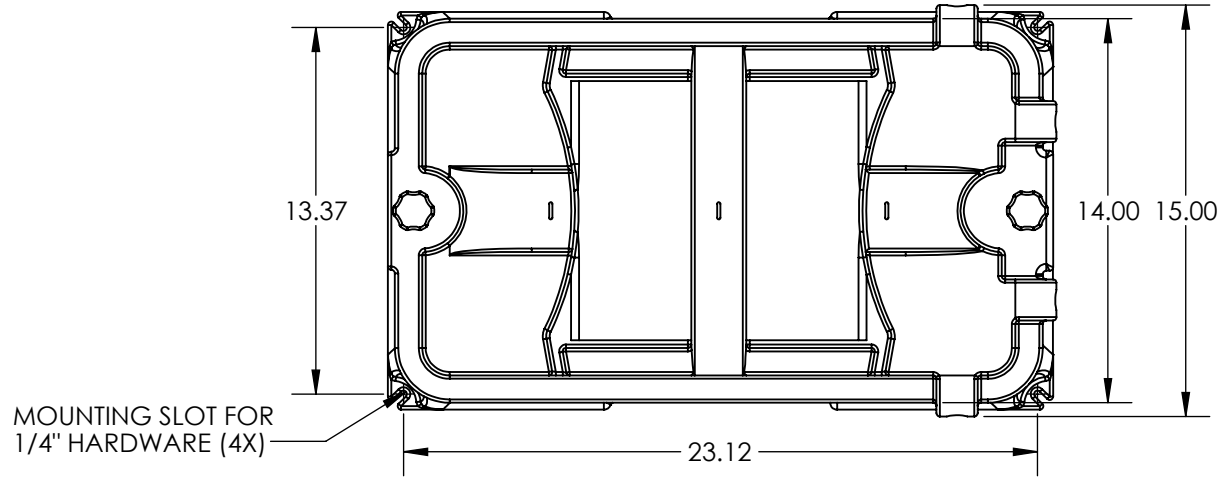

MAXIMUM BATTERY DIMENSIONS: LENGTH 19.78" X WIDTH 10.09" X HEIGHT 9.57"

ALL DIMENSIONS ARE IN INCHES, NOMINAL, & SUBJECT TO CHANGE WITHOUT NOTICE.
 ALL DIMENSIONS ON ROTATIONAL MOLDED PARTS ARE SUBJECT TO A \pm 3% TOLERANCE.

DO NOT SCALE		DRAWN BY	DATE	 www.bonarplastics.com	TITLE:	REVISION
STATUS:	Released	SB	04/03/2014		1005 Atlantic Drive West Chicago, IL 60185 (630)293-0303 www.bonarplastics.com	BOANR 8D BATTERY BOX W/LID
© SNYDER INDUSTRIES INC., 2014					PART NO.	SHEET
ALL DIMENSIONS, DESIGNS, AND INFORMATION ON THIS PRINT MUST BE CONSIDERED PROPRIETARY TO SNYDER INDUSTRIES, INC. AND MAY NOT BE USED, COPIED, OR DISTRIBUTED WITHOUT WRITTEN PERMISSION OF AN OFFICER (OR HIS AGENT) OF THE FIRM.					102900M__01	1 OF 1
					ENG. ID.	D001837